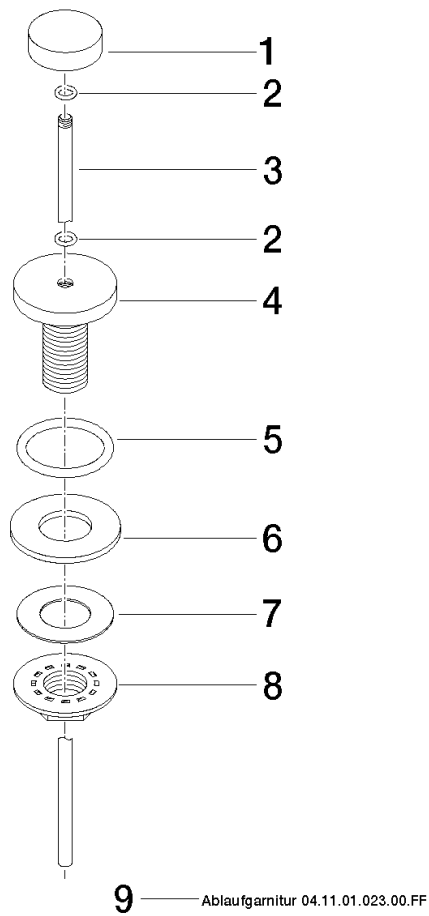

**Basin Waste with knob for deck mounting 1 1/4" - Chrome**

IMO

10 200 970

- 1 1/4" pop-up waste

Only suitable for basins with an overflow.

Fits: IMO, LULU, MADISON, MEM, TARA, CL.1, LISSÉ, VAIA, META, CYO

	Chrome	10 200 970-00 0010
	Brushed Platinum	10 200 970-06 0010
	Platinum	10 200 970-08 0010
	Durabronze (23kt Gold)	10 200 970-09 0010
	Dark Chrome	10 200 970-19 0010
	Light Gold	10 200 970-26 0010
	Brushed Light Gold	10 200 970-27 0010
	Brushed Durabronze (23kt Gold)	10 200 970-28 0010
	Matte Black	10 200 970-33 0010
	Brushed Bronze	10 200 970-42 0010
	Brushed Champagne (22kt Gold)	10 200 970-46 0010
	Champagne (22kt Gold)	10 200 970-47 0010
	Brushed Chrome	10 200 970-93 0010
	Brushed Dark Platinum	10 200 970-99 0010

Basin Waste with knob for deck mounting 1 1/4" - Chrome

---

IMO

10 200 970

10 200 970

Parts for other finishes can be found here: Brushed Platinum

Spare parts list

No.	Item Number	Name	Quantity used	Delivery time
1	09 21 33 001-00	handle	1	10
2	09 14 10 007 90	seal	2	2
3	09 31 09 004-00	pull-rod	1	10
4	09 18 40 022-00	sleeve	1	10
5	09 14 10 095 90	seal	1	2
6	09 14 05 012 90	seal	1	2
7	09 14 40 001 90	seal	1	60
8	09 23 10 010 90	nut	1	2
9	90 11 01 023 00-00	pop-up waste	1	10